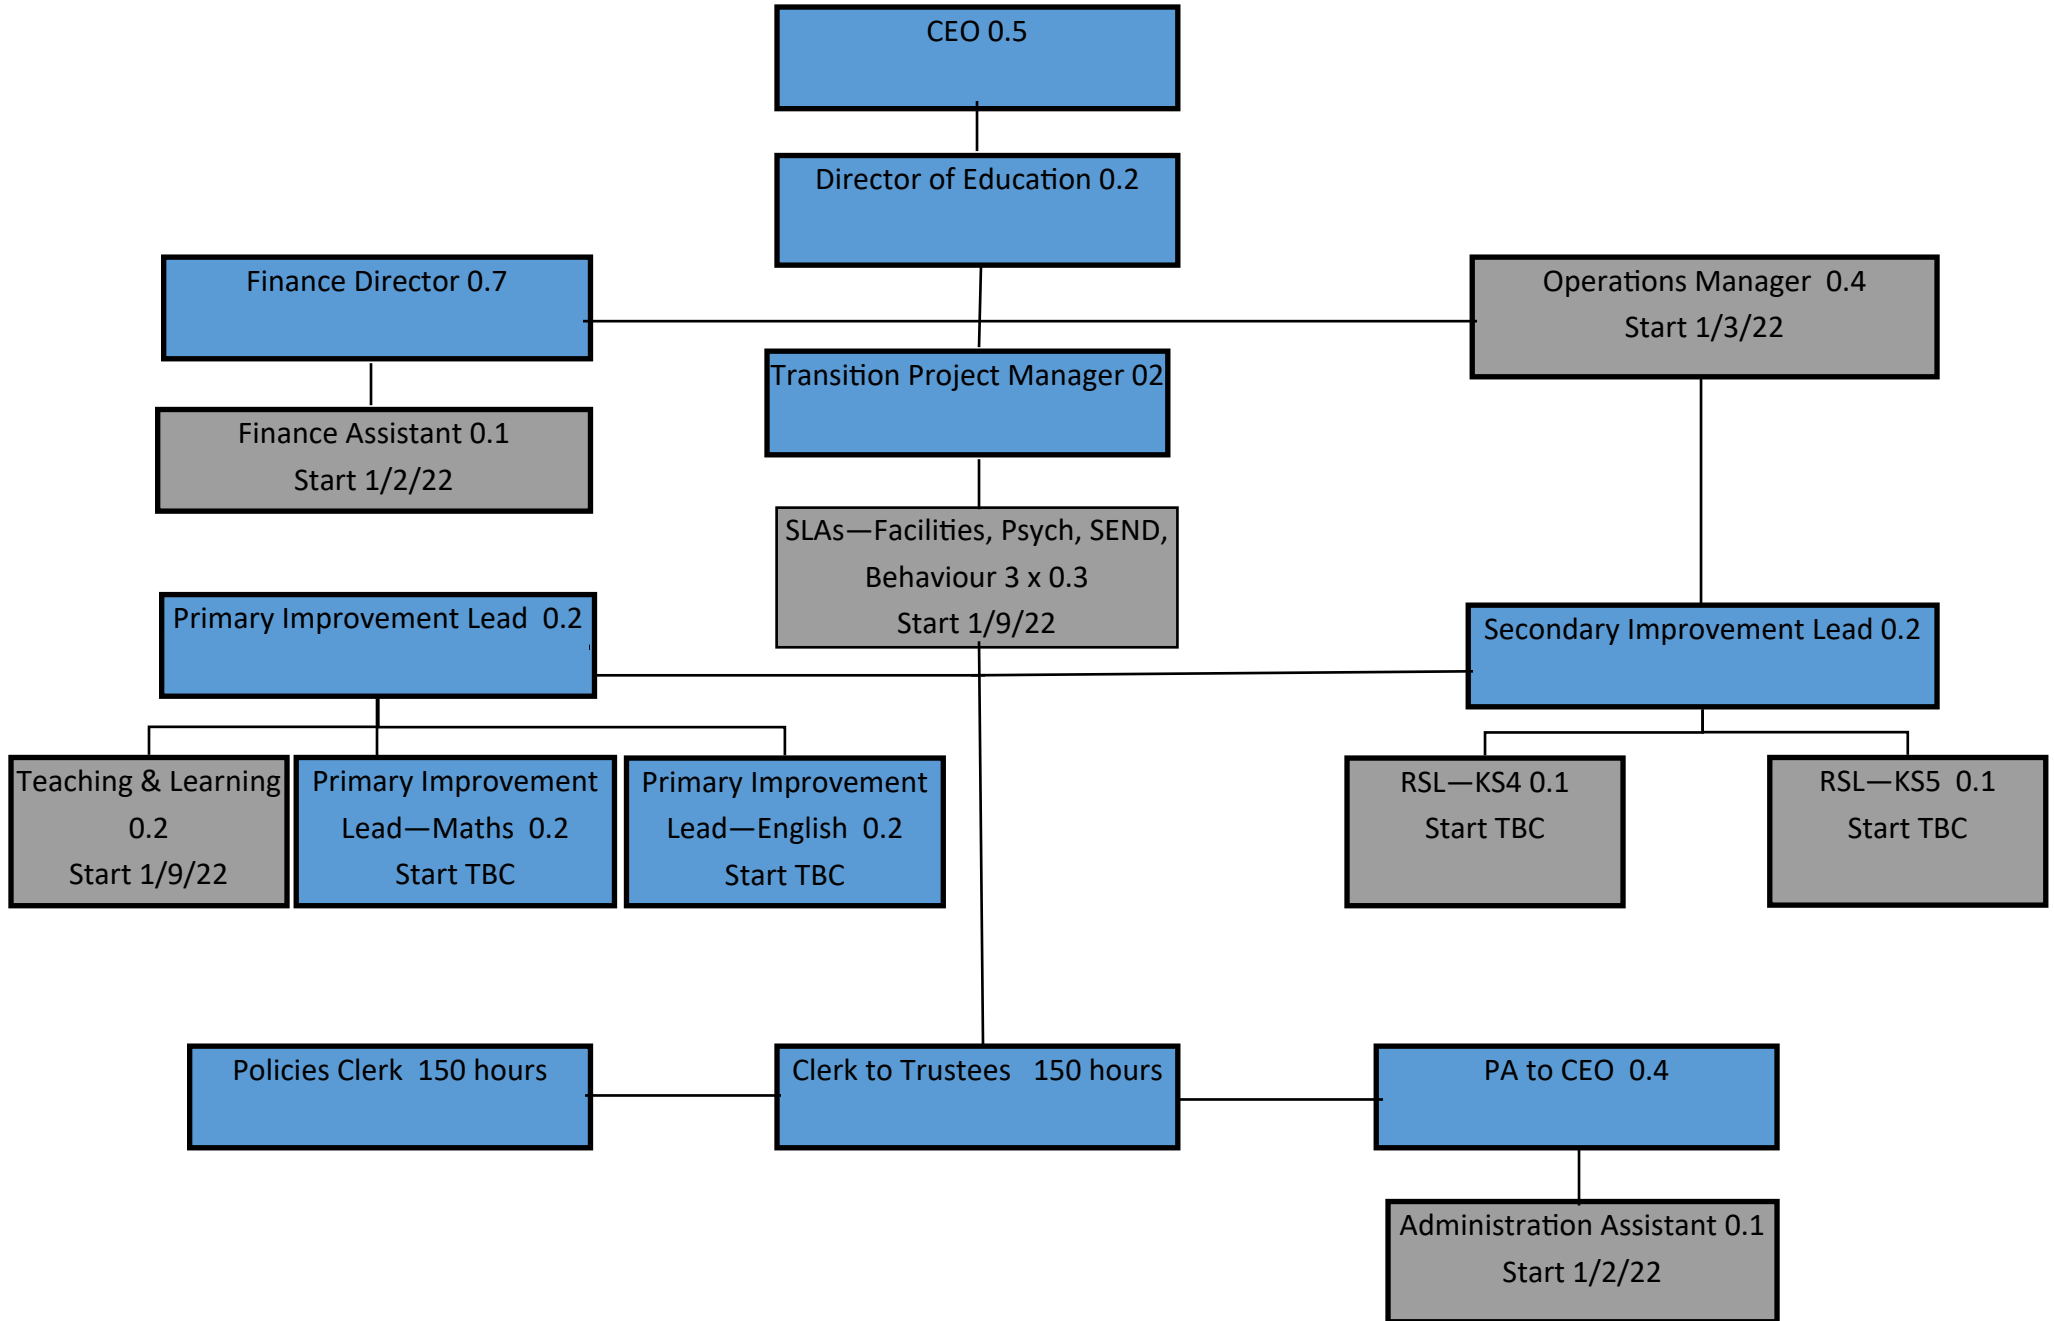

Corvus Learning Trust—Central Team Structure, November 2021

Key: Blue = in post Grey = to be appointed